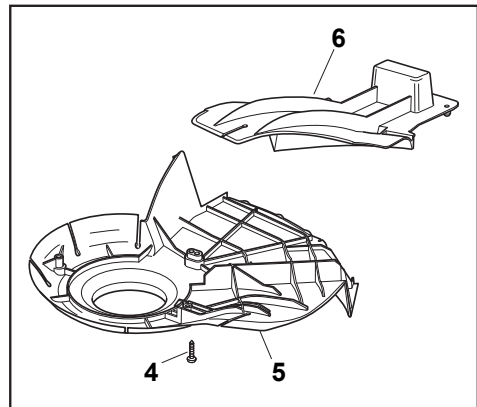

Fig.	Quantity	Part No	Description	Notes
1	2	112608600/0	Seeger	
2	2	119216035/0	Bearing	
3	2	122753000/0	Pin	
5	1	181003076/1	Gear Box	
6	1	122601904/0	Pulley	
7	1	112645700/0	Elastic Pin	
8	1	122033283/0	Adjustment Rod	
9	1	135063800/0	Trapezoidal Belt	
11	1	122041957/1	Bushing	
12	1	122450063/0	Spring	
13	1	322680009/0	Washer	
14	1	112154510/0	Nut	
15	1	122110230/0	Hub Cover	

CARTER STANDARD (No Mulching)

CARTER MULCHING (No Mulching)

KIT MULCHING

Fig.	Quantity	Part No	Description	Notes
1	1	322291150/0	Rubber Insert	
2	1	122060192/0	Belt Protection	
3	1	112728530/0	Screw	
4	3	112728530/0	Screw	
5	1	322060198/1	Belt Protection	
6	1	322140223/0	Deflector	
7	1	322500102/0	Front Combi	
8	2	112523000/1	Washer	
9	2	112728124/0	Screw	

Fig.	Quantity	Part No	Description	Notes
1	1	381008021/2	Stone Guard	Black
2	1	122450420/1	Left Protection Spring	
3	1	122517906/1	Fulcrum Pin	
4	1	122450410/1	Right Spring	
5	1	112000930/0	Benzing Ring	
6	1	122486093/0	Box, Upper Side	
7	2	112728445/0	Screw	
8	1	181002195/0	Box, Fabric	
9	1	122608523/0	Stiffening	