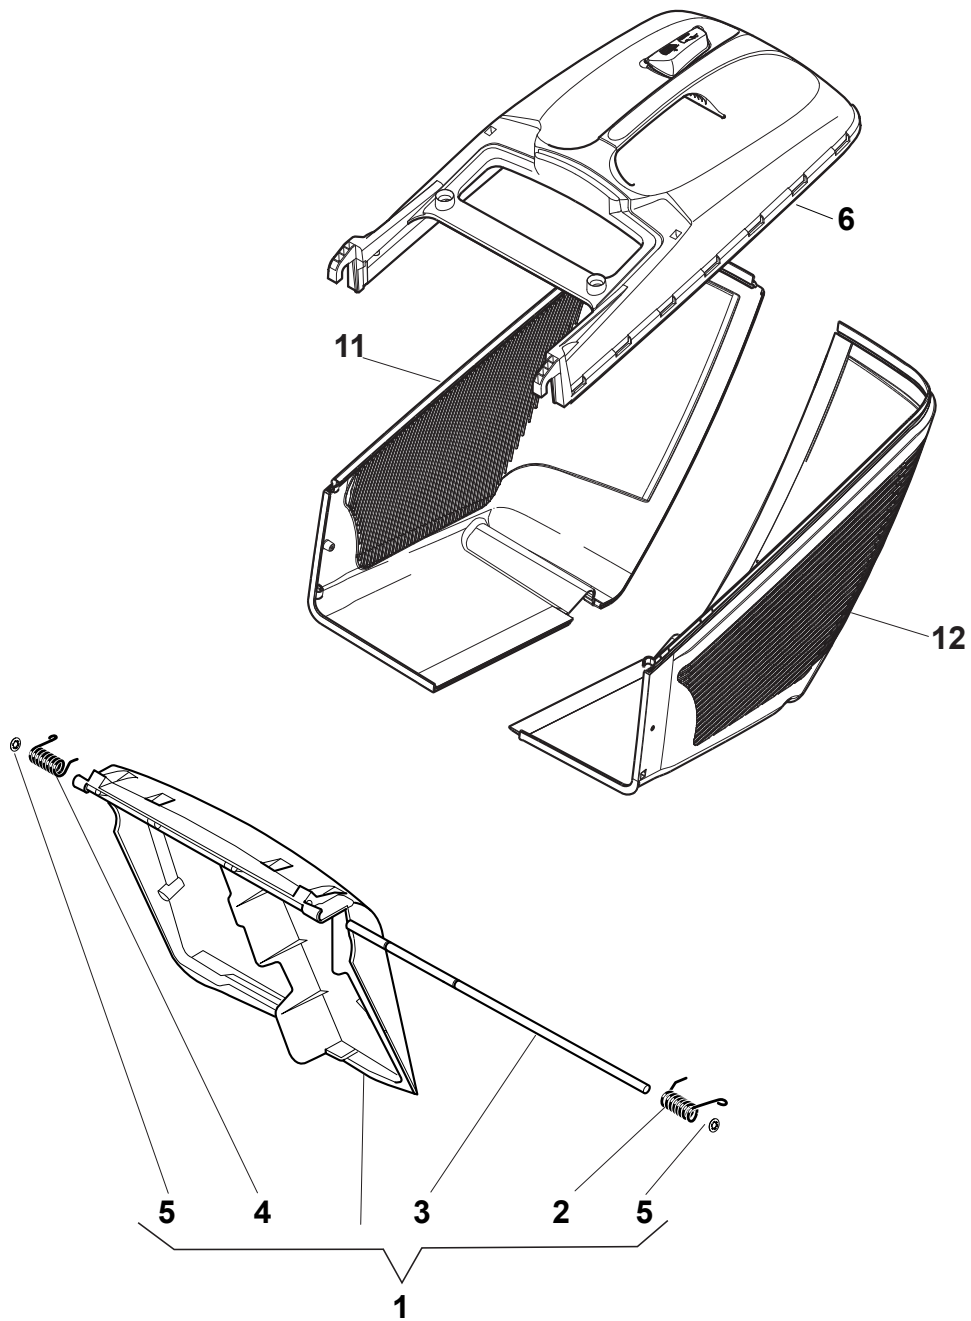

Fig.	Quantity	Part No	Description	Notes
1	1	381008081/2	Stone Guard, Black	Black
1	1	381008082/2	Stone Guard, Yellow	Yellow
10	2	112523050/0	Washer	
2	1	122450466/0	Left Spring	
3	1	122517882/0	Pin	
4	1	122450465/0	Right Spring	
5	2	112604899/0	Crown Fastener	
6	1	381486008/0	Grass-Box, Upper Part	Black
6	1	381486030/0	Grass-Box, Upper Part	Grey
6	1	381486012/0	Grass-Box, Upper Part	Yellow
7	1	122608525/1	Stiffening Lower	
8	1	181002211/0	Box, Fabric	
9	2	112728680/0	Screw	