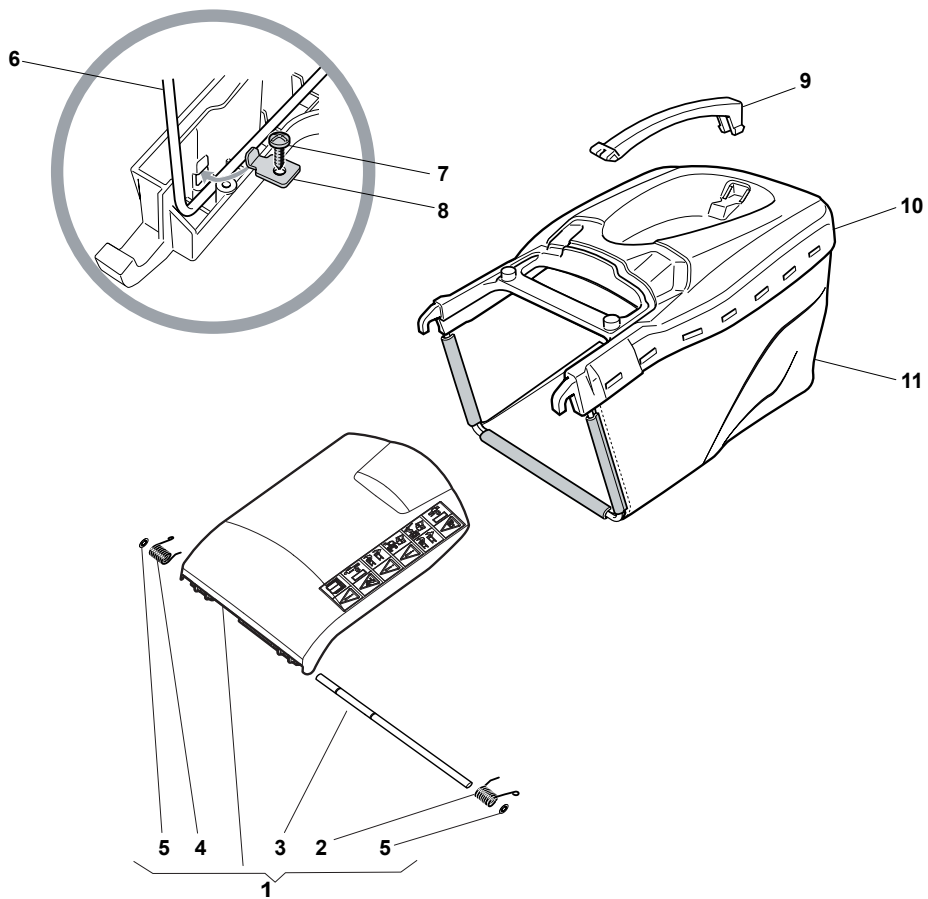

Fig.	Quantity	Part No	Description	Notes
1	1	381008021/2	Stone Guard	Black
2	1	122450420/1	Left Protection Spring	
3	1	122517906/1	Fulcrum Pin	
4	1	122450410/1	Right Spring	
5	1	112000930/0	Benzing Ring	
6	1	122486093/0	Box, Upper Side	
7	2	112728445/0	Screw	
8	1	181002195/0	Box, Fabric	
9	1	122608523/0	Stiffening	