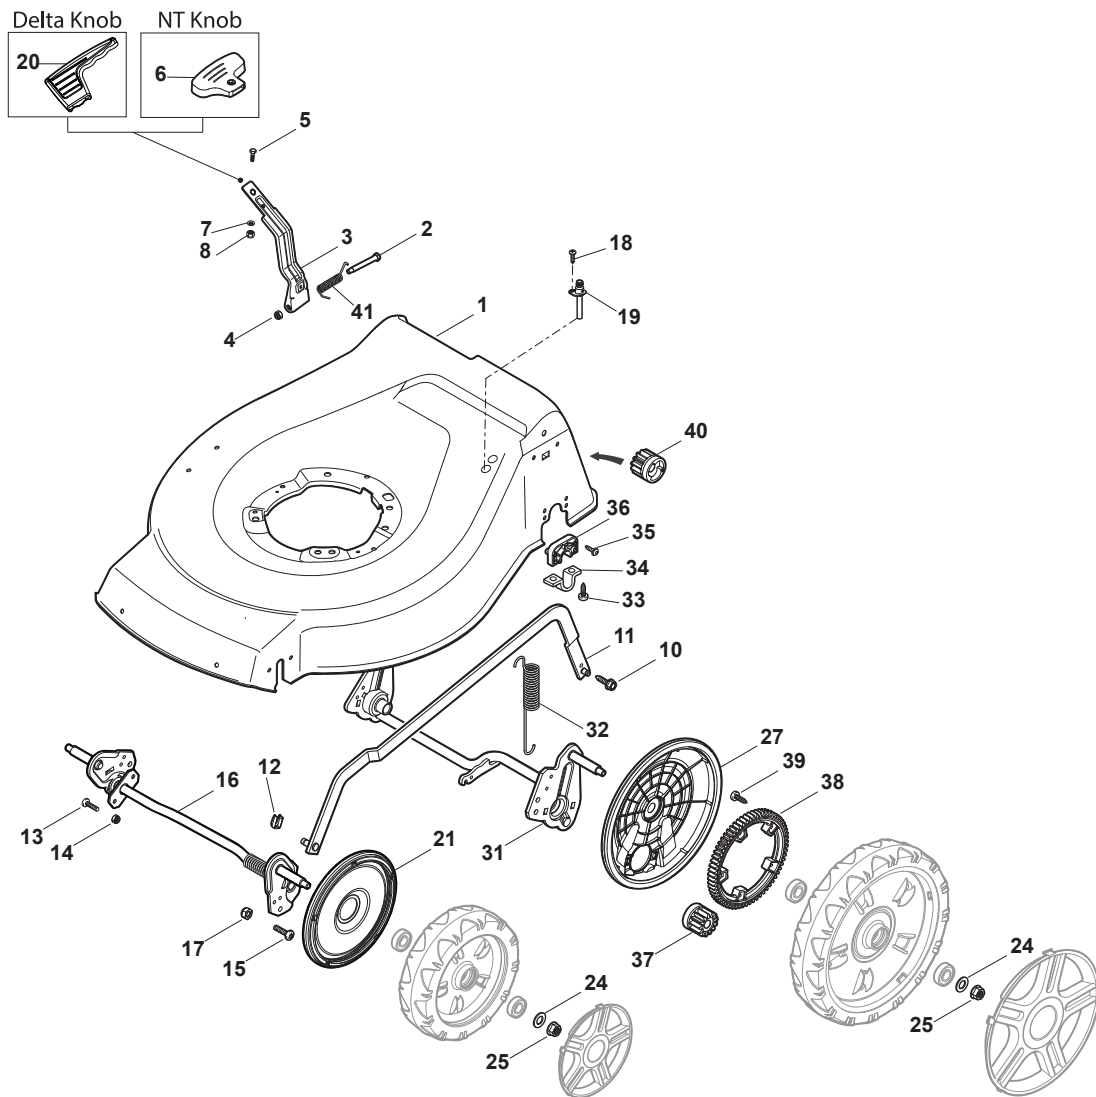

THIS INFORMATION IS NOT INTENDED FOR SALE OR RESALE, AND THIS NOTICE MUST REMAIN ON ALL COPIES.

Fig.	Quantity	Part No	Description	Notes
20	1	322394522/0	Knob	Delta Knob
1	1	381004536/0	Red Deck	
1	1	381004538/0	Red Deck	Side Discharge
1	1	381004562/0	Yellow Deck	
1	1	381004731/0	Grey Deck	Side Discharge
1	1	381004741/0	Grey Deck	
2	1	122534131/0	Pin	
3	1	381003398/0	Lever, Height Adjustment	
4	1	112154510/0	Nut	
5	1	112788512/0	Screw	
6	1	322394503/0	Knob	NT Knob
7	1	112521310/0	Washer	
8	1	112150000/0	Nut	
10	1	122943013/0	Screw	
11	1	381002030/0	Rod, Height Adjustment	
12	1	112436051/0	Plate	
13	3	112727803/0	Screw	
14	3	112154510/0	Nut	
15	1	112727801/0	Screw	
16	1	381002883/1	Front Wheel Axle	
17	1	112154510/0	Nut	
18	1	112728450/0	Screw	
19	1	322034002/0	Washing Connection	
21	2	322600145/0	Protection, Wheel	
24	4	112521350/0	Washer	
25	4	112155000/0	Nut	
27	2	322600208/0	Protection, Wheel	
31	1	381302835/1	Axle, Rear Wheels	
32	1	122450460/0	Spring	
33	4	112728697/0	Screw	
34	2	322545152/0	Plate	
35	4	112728697/0	Screw	
36	2	322785304/1	Support	
37	1	122570134/0	Left Pinion	
38	2	322120115/0	Wheels Crown	
39	6	112728706/0	Screw	
40	1	122570133/0	Right Pinion	
41	1	122446192/0	Spring	

Fig.	Quantity	Part No	Description	Notes
1	1	322500102/0	Front Combi	
2	2	112523000/1	Washer	
3	2	112728124/0	Screw	
5	1	322226143/0	Mask, Red	
5	1	322226144/0	Mask, Yellow	with Stiga Logo
5	1	322226151/0	Mask, Black	with Stiga Logo
5	1	322226153/0	Mask, Black	
5	1	322226155/0	Mask, Yellow	
6	2	112727799/0	Screw	
7	1	322393638/0	Handlegrip Black	
7	1	322393639/0	Handle, Grey	
7	1	322393640/0	Handle, Yellow	
8	2	112154510/0	Nut	
9	2	112728697/0	Screw	
10	1	322820082/0	Cap	
11	1	322820083/0	Cap	
12	1	322226167/0	Front Plate	
13	1	322226165/0	Mask, Black	
14	2	112728300/0	Screw	
15	1	322226157/0	Mask, Black	
16	1	322393642/0	Bumper Handle	
17	2	112727799/0	Screw	
18	2	112154510/0	Nut	