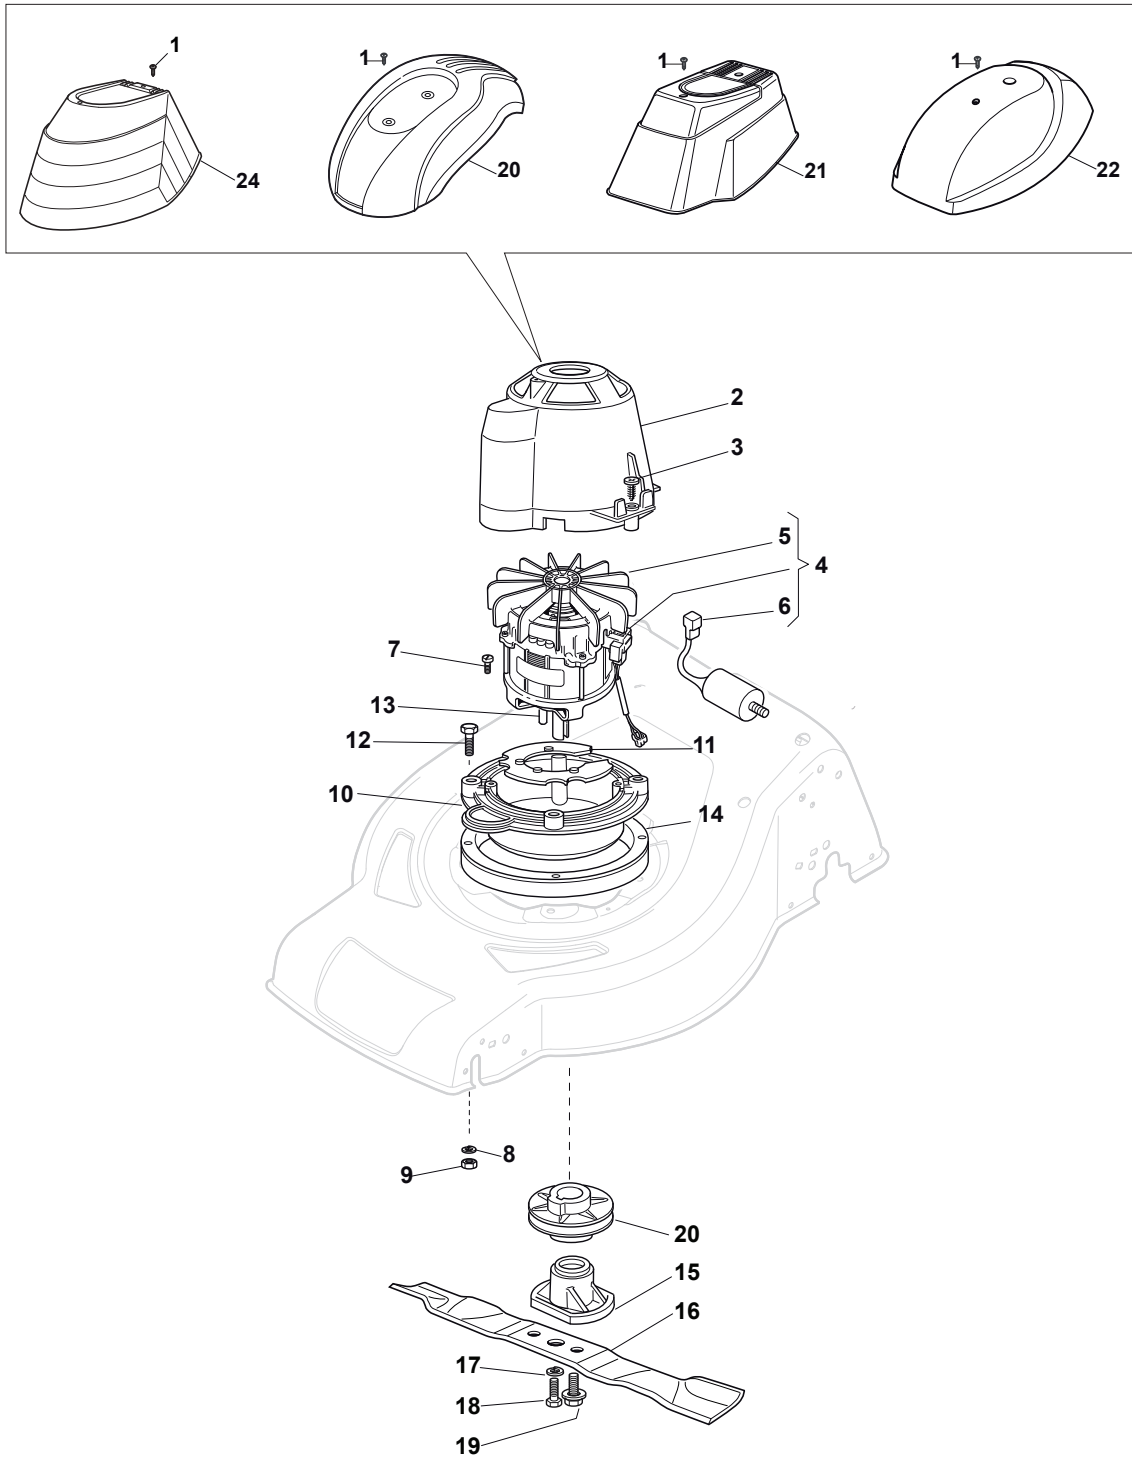

# NTL 480 W TR - TRQ

WBH Electric steel    Wheels and Hub Caps

Issue 8 - 2015

Fig.	Quantity	Part No	Description	Notes
1	2	381007483/1	Wheel	
2	8	119216035/0	Bearing	
3	2	381007416/2	Wheel	
4	2	381007478/1	Wheel	
5	2	381007417/2	Wheel	

Fig.	Quantity	Part No	Description	Notes
1	2	112728680/0	Screw	
2	1	322785210/0	Cover Support	
3	4	112728710/0	Screw	
4	1	118563641/1	Electric Motor 1800W	
5	1	118740054/0	Fan Motor Atb	
6	1	118222039/0	Condenser	
7	4	112735410/0	Screw	
8	4	112583500/0	Grower	
9	4	112293200/0	Nut	
10	1	322207211/4	Electrical Motor Flange	
11	1	322720360/2	Ventilation Screen	
12	4	112691800/0	Screw	
13	1	112139440/0	Key	
14	1	322170960/1	Spacer	
15	1	322463186/3	Blade Hub	
16	1	181004346/3	Blade	
16	1	181004397/0	Blade Winged	
17	2	112583500/0	Grower	
18	2	112793101/0	Screw	
19	1	381004352/1	Screw	
20	1	322601911/1	Pulley	
21	1	122055065/0	Engine Cover Black	
22	1	122055045/1	Cover, Black	
22	1	322055139/0	Cover, Yellow	
23	1	122055058/0	Cover, Black	
24	1	122055033/1	Engine Cover	

Fig.	Quantity	Part No	Description	Notes
1	2	112608600/0	Seeger	
2	2	119216035/0	Bearing	
3	2	122753000/0	Pin	
5	1	181003076/1	Gear Box	
6	1	122601904/0	Pulley	
7	1	112645700/0	Elastic Pin	
8	1	122033283/0	Adjustment Rod	
9	1	135063800/0	Trapezoidal Belt	
11	1	122041957/1	Bushing	
12	1	122450063/0	Spring	
13	1	322680009/0	Washer	
14	1	112154510/0	Nut	
15	1	122110230/0	Hub Cover	