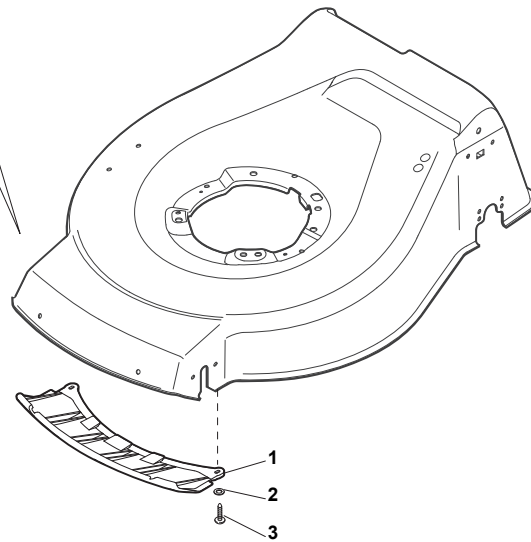

THIS INFORMATION IS NOT INTENDED FOR SALE OR RESALE, AND THIS NOTICE MUST REMAIN ON ALL COPIES.

Fig.	Quantity	Part No	Description	Notes
20	1	322394522/0	Knob	Delta Knob
1	1	381004536/0	Red Deck	
1	1	381004538/0	Red Deck	Side Discharge
1	1	381004562/0	Yellow Deck	
1	1	381004731/0	Grey Deck	Side Discharge
1	1	381004741/0	Grey Deck	
2	1	122534131/0	Pin	
3	1	381003398/0	Lever, Height Adjustment	
4	1	112154510/0	Nut	
5	1	112788512/0	Screw	
6	1	322394503/0	Knob	NT Knob
7	1	112521310/0	Washer	
8	1	112150000/0	Nut	
10	1	122943013/0	Screw	
11	1	381002030/0	Rod, Height Adjustment	
12	1	112436051/0	Plate	
13	3	112727803/0	Screw	
14	3	112154510/0	Nut	
15	1	112727801/0	Screw	
16	1	381002883/1	Front Wheel Axle	
17	1	112154510/0	Nut	
18	1	112728450/0	Screw	
19	1	322034002/0	Washing Connection	
21	2	322600145/0	Protection, Wheel	
24	4	112521350/0	Washer	
25	4	112155000/0	Nut	
27	2	322600208/0	Protection, Wheel	
31	1	381302835/1	Axle, Rear Wheels	
32	1	122450460/0	Spring	
33	4	112728697/0	Screw	
34	2	322545152/0	Plate	
35	4	112728697/0	Screw	
36	2	322785304/1	Support	
37	1	122570134/0	Left Pinion	
38	2	322120115/0	Wheels Crown	
39	6	112728706/0	Screw	
40	1	122570133/0	Right Pinion	
41	1	122446192/0	Spring	

Fig.	Quantity	Part No	Description	Notes
1	1	322500102/0	Front Combi	
2	2	112523000/1	Washer	
3	2	112728124/0	Screw	
5	1	322226143/0	Mask, Red	
5	1	322226144/0	Mask, Yellow	with Stiga Logo
5	1	322226151/0	Mask, Black	with Stiga Logo
5	1	322226153/0	Mask, Black	
5	1	322226155/0	Mask, Yellow	
6	2	112727799/0	Screw	
7	1	322393638/0	Handlegrip Black	
7	1	322393639/0	Handle, Grey	
7	1	322393640/0	Handle, Yellow	
8	2	112154510/0	Nut	
9	2	112728697/0	Screw	
10	1	322820082/0	Cap	
11	1	322820083/0	Cap	
12	1	322226167/0	Front Plate	
13	1	322226165/0	Mask, Black	
14	2	112728300/0	Screw	
15	1	322226157/0	Mask, Black	
16	1	322393642/0	Bumper Handle	
17	2	112727799/0	Screw	
18	2	112154510/0	Nut	