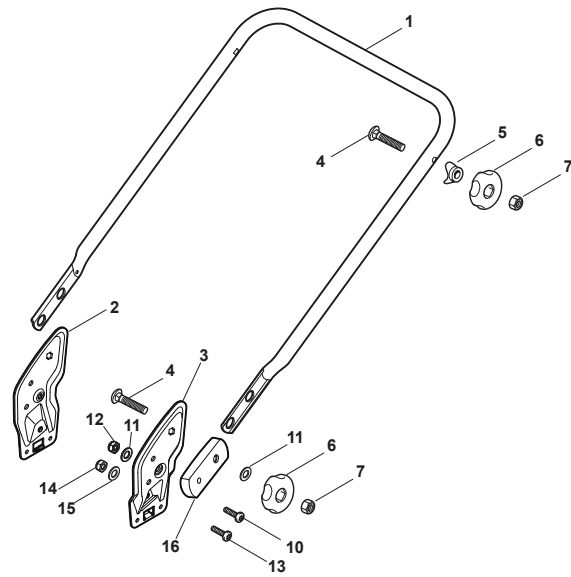

Fig.	Quantity	Part No	Description	Notes
1	1	322500102/0	Front Combi	
2	2	112523000/1	Washer	
3	2	112728124/0	Screw	
5	1	322226143/0	Mask, Red	
5	1	322226144/0	Mask, Yellow	with Stiga Logo
5	1	322226151/0	Mask, Black	with Stiga Logo
5	1	322226153/0	Mask, Black	
5	1	322226155/0	Mask, Yellow	
6	2	112727799/0	Screw	
7	1	322393638/0	Handlegrip Black	
7	1	322393639/0	Handle, Grey	
7	1	322393640/0	Handle, Yellow	
8	2	112154510/0	Nut	
9	2	112728697/0	Screw	
10	1	322820082/0	Cap	
11	1	322820083/0	Cap	
12	1	322226167/0	Front Plate	
13	1	322226165/0	Mask, Black	
14	2	112728300/0	Screw	
15	1	322226157/0	Mask, Black	
16	1	322393642/0	Bumper Handle	
17	2	112727799/0	Screw	
18	2	112154510/0	Nut	

Fig.	Quantity	Part No	Description	Notes
1	1	381006735/0	Handle Lower Part	
2	1	381005125/0	Right Bracket	
3	1	381005127/0	Left Bracket	
4	2	381003253/0	Handle	
5	4	322680016/0	Washer	
6	2	122131750/0	Nut	
7	2	322399835/0	Knob	
8	2	381003254/0	Lock Handle	
9	2	112154220/0	Nut	
10	2	112760605/0	Screw	
11	2	112521350/0	Washer	
12	2	112155000/0	Nut	
13	6	112727803/0	Screw	
14	6	112523040/0	Washer	
15	6	112154510/0	Nut	
16	1	322551580/0	Isolation Plate	
17	1	322551581/0	Isolation Plate	