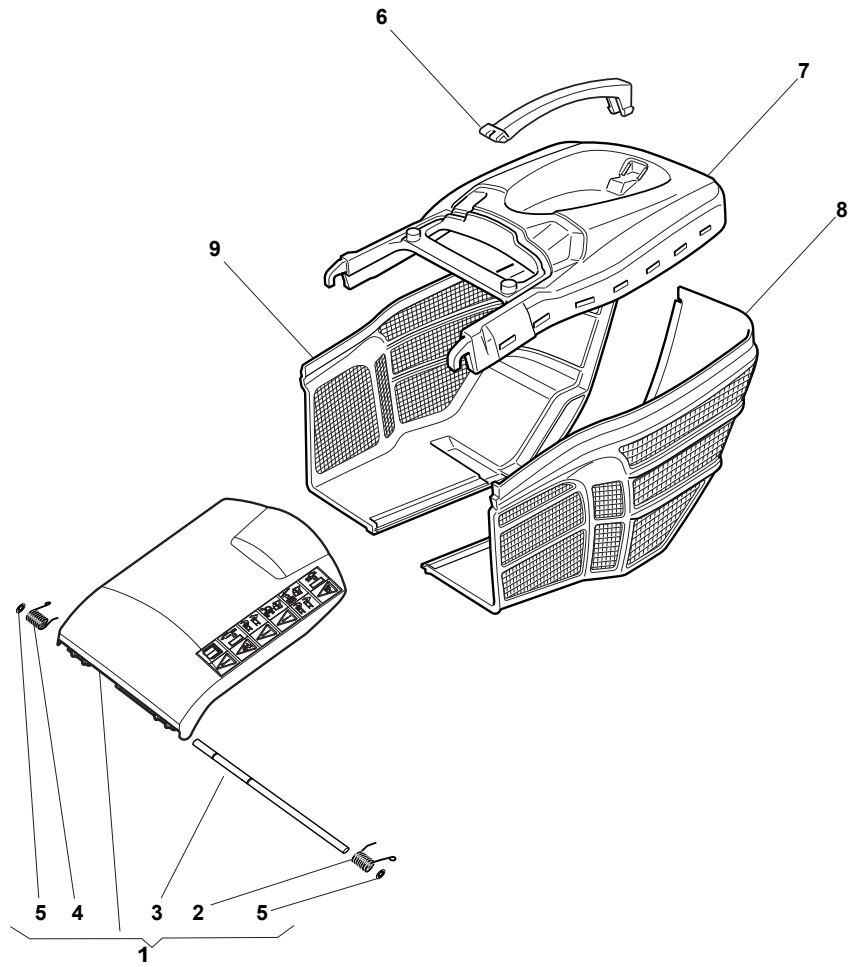

Fig.	Quantity	Part No	Description	Notes
1	1	381008129/0	Stone Guard, Yellow	Yellow
1	1	381008128/0	Stone Guard, Black	Black
2	1	122450466/0	Left Spring	
3	1	122517882/0	Pin	
4	1	122450465/0	Right Spring	
5	2	112604899/0	Crown Fastener	
6	1	122608505/0	Stiffening	
7	2	112728680/0	Screw	
8	2	322545159/0	Plate	
9	1	322393657/0	Handle	Black
9	1	322393721/0	Handle	Grey
10	1	381486009/0	Grass-Box, Upper	Black
10	1	381486031/0	Grass-Box, Upper	Grey
11	1	181002345/0	Box, Fabric	