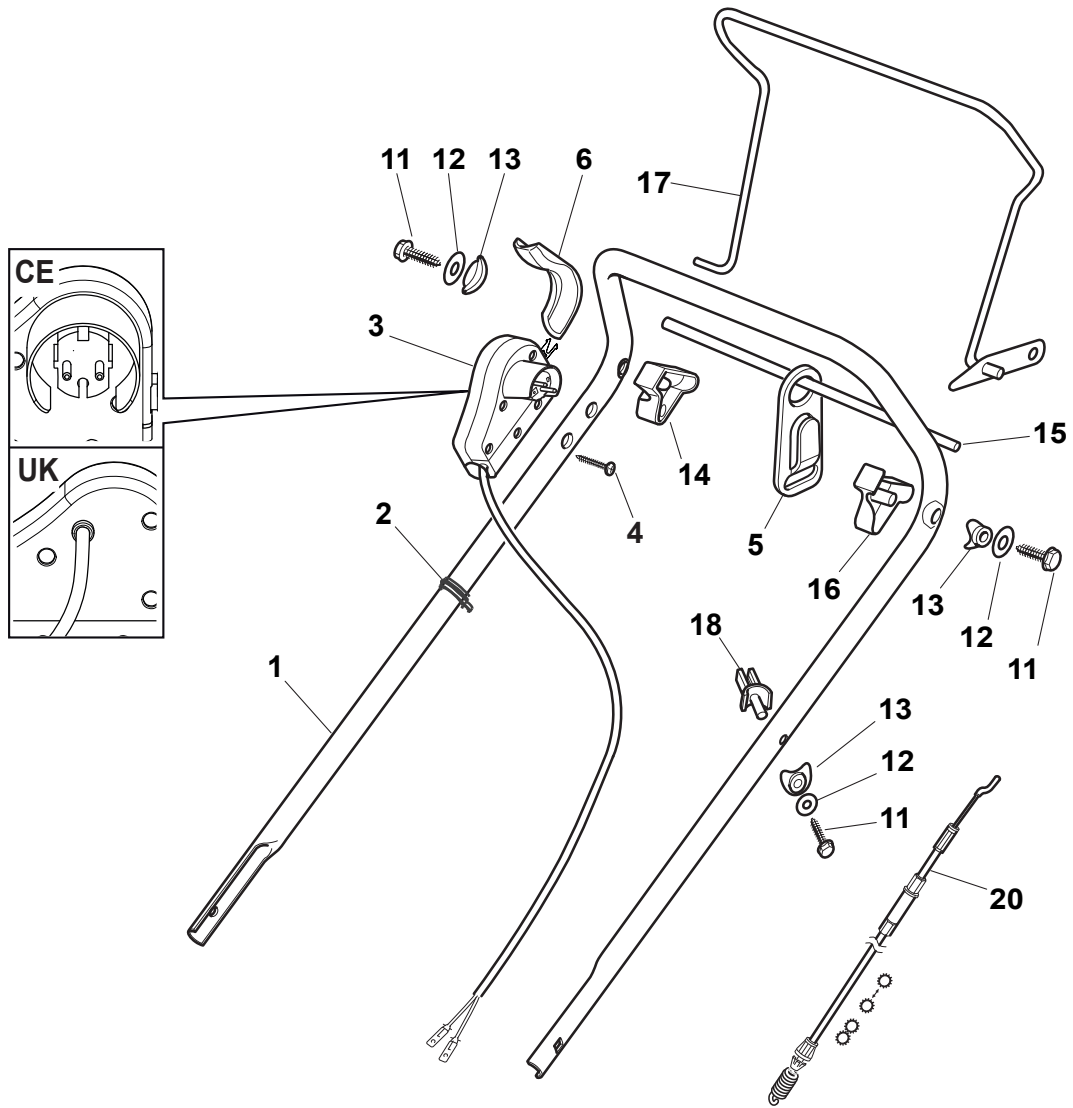

# NTL 480 W TR - TRQ

WBH Electric steel Handle, Lower Part

Issue 8 - 2015

Fig.	Quantity	Part No	Description	Notes
1	1	381006735/0	Handle Lower Part	
2	1	381005133/0	Right Bracket	
3	1	381005135/0	Left Bracket	
4	2	112819120/0	Screw	
5	4	122680006/1	Washer	
6	4	322399804/1	Nut	
7	4	112293200/0	Nut	
8	2	112819110/0	Screw	
10	2	112793701/0	Screw	
11	1	122192000/1	Clamp	
14	4	112521350/0	Washer	
15	2	112154510/0	Nut	
16	2	322551582/0	Inside Plaque Insulation	
17	1	381008689/0	Outfit, Screws	

Fig.	Quantity	Part No	Description	Notes
1	1	381006603/0	Handle, Upper Part	
11	3	112735103/0	Screw	
12	3	112523040/0	Washer	
13	3	122680006/1	Washer	
14	1	322806518/2	Lever Support Right	
15	1	122020320/0	Fairlead Bearing	
16	1	322806519/2	Lever Support Left	
17	1	181001245/1	Driving Lever	
18	1	122806520/0	Support, Adjuster	
2	2	122192000/1	Clamp	
20	1	381030091/0	Cable Rear Drive	
3	1	381600547/0	Dead Hand Switch CE	CE plugg
3	1	381600548/0	Dead Hand Switch UK	UK plugg
4	2	112728701/0	Screw	
5	1	322195101/4	Fairlead	
6	1	322319529/0	Leva Salvamotore	
CE	1	381600547/0	Dead Hand Switch CE	
UK	1	381600548/0	Dead Hand Switch UK	

Fig.	Quantity	Part No	Description	Notes
1	1	381006603/0	Handle, Upper Part	
10	1	322322885/1	Lever, Engine Brake Yellow	
10	1	322322881/1	Lever, Engine Brake Black	
10	1	322322884/1	Lever, Engine Brake Red	
11	3	112735103/0	Screw	
12	3	112523040/0	Washer	
13	3	122680006/1	Washer	
14	1	322806518/2	Lever Support Right	
16	1	322806519/2	Lever Support Left	
17	1	181001245/1	Driving Lever	
18	1	122806520/0	Support, Adjuster	
2	2	122192000/1	Clamp	
20	1	381030091/0	Cable Rear Drive	
3	1	381600547/0	Dead Hand Switch CE	CE plugg
3	1	381600548/0	Dead Hand Switch UK	UK plugg
4	4	112728701/0	Screw	
5	1	322195101/4	Fairlead	
6	1	122010251/0	Hook	
7	1	322230350/1	Left Fulcrum	
8	1	122450115/0	Spring	
9	1	322785144/1	Support	
CE	1	381600547/0	Dead Hand Switch CE	
UK	1	381600548/0	Dead Hand Switch UK	