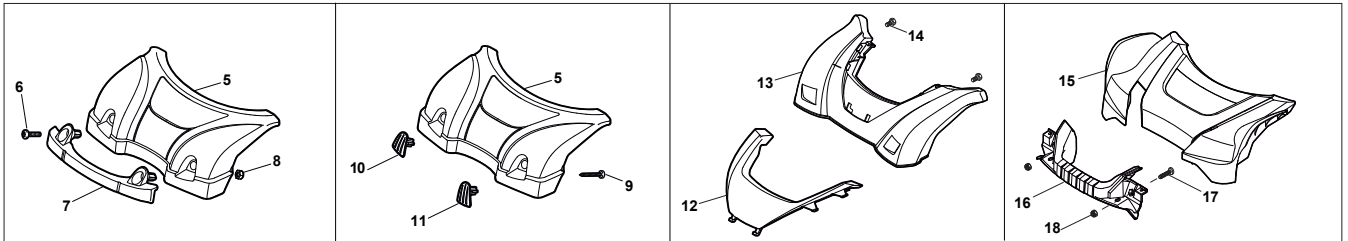

THIS INFORMATION IS NOT INTENDED FOR SALE OR RESALE, AND THIS NOTICE MUST REMAIN ON ALL COPIES.

Fig.	Quantity	Part No	Description	Notes
20	1	322394522/0	Knob	Delta Knob
1	1	381004536/0	Red Deck	
1	1	381004538/0	Red Deck	Side Discharge
1	1	381004562/0	Yellow Deck	
1	1	381004731/0	Grey Deck	Side Discharge
1	1	381004741/0	Grey Deck	
2	1	122534131/0	Pin	
3	1	381003398/0	Lever, Height Adjustment	
4	1	112154510/0	Nut	
5	1	112788512/0	Screw	
6	1	322394503/0	Knob	NT Knob
7	1	112521310/0	Washer	
8	1	112150000/0	Nut	
10	1	122943013/0	Screw	
11	1	381002030/0	Rod, Height Adjustment	
12	1	112436051/0	Plate	
13	3	112727803/0	Screw	
14	3	112154510/0	Nut	
15	1	112727801/0	Screw	
16	1	381002883/1	Front Wheel Axle	
17	1	112154510/0	Nut	
18	1	112728450/0	Screw	
19	1	322034002/0	Washing Connection	
21	2	322600145/0	Protection, Wheel	
24	4	112521350/0	Washer	
25	4	112155000/0	Nut	
27	2	322600208/0	Protection, Wheel	
31	1	381302835/1	Axle, Rear Wheels	
32	1	122450460/0	Spring	
33	4	112728697/0	Screw	
34	2	322545152/0	Plate	
35	4	112728697/0	Screw	
36	2	322785304/1	Support	
37	1	122570134/0	Left Pinion	
38	2	322120115/0	Wheels Crown	
39	6	112728706/0	Screw	
40	1	122570133/0	Right Pinion	
41	1	122446192/0	Spring	