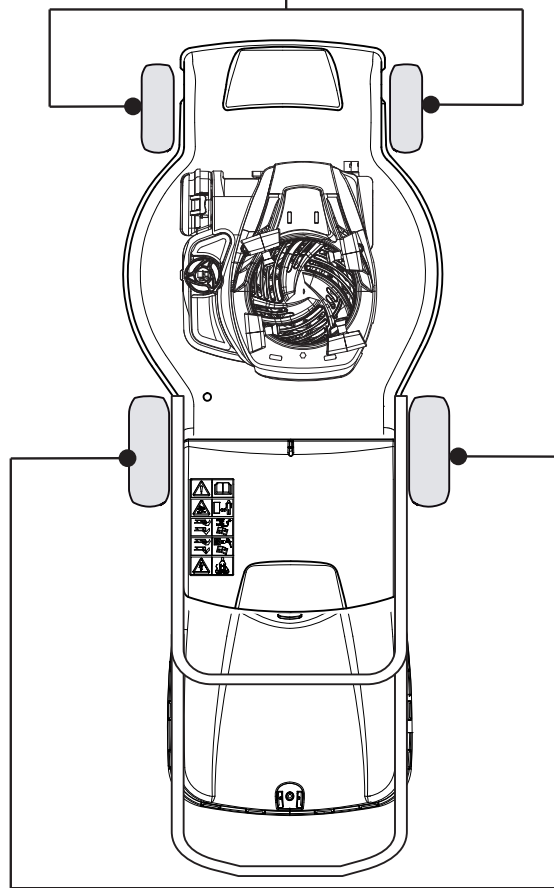

Fig.	Quantity	Part No	Description	Notes
1	1	381006603/0	Handle, Upper Part	
11	3	112735103/0	Screw	
12	3	112523040/0	Washer	
13	3	122680006/1	Washer	
14	1	322806518/2	Lever Support Right	
15	1	122020320/0	Fairlead Bearing	
16	1	322806519/2	Lever Support Left	
17	1	181001245/1	Driving Lever	
18	1	122806520/0	Support, Adjuster	
2	2	122192000/1	Clamp	
20	1	381030091/0	Cable Rear Drive	
3	1	381600547/0	Dead Hand Switch CE	CE plugg
3	1	381600548/0	Dead Hand Switch UK	UK plugg
4	2	112728701/0	Screw	
5	1	322195101/4	Fairlead	
6	1	322319529/0	Leva Salvamotore	
CE	1	381600547/0	Dead Hand Switch CE	
UK	1	381600548/0	Dead Hand Switch UK	

Fig.	Quantity	Part No	Description	Notes
1	1	381006603/0	Handle, Upper Part	
10	1	322322885/1	Lever, Engine Brake Yellow	
10	1	322322881/1	Lever, Engine Brake Black	
10	1	322322884/1	Lever, Engine Brake Red	
11	3	112735103/0	Screw	
12	3	112523040/0	Washer	
13	3	122680006/1	Washer	
14	1	322806518/2	Lever Support Right	
16	1	322806519/2	Lever Support Left	
17	1	181001245/1	Driving Lever	
18	1	122806520/0	Support, Adjuster	
2	2	122192000/1	Clamp	
20	1	381030091/0	Cable Rear Drive	
3	1	381600547/0	Dead Hand Switch CE	CE plugg
3	1	381600548/0	Dead Hand Switch UK	UK plugg
4	4	112728701/0	Screw	
5	1	322195101/4	Fairlead	
6	1	122010251/0	Hook	
7	1	322230350/1	Left Fulcrum	
8	1	122450115/0	Spring	
9	1	322785144/1	Support	
CE	1	381600547/0	Dead Hand Switch CE	
UK	1	381600548/0	Dead Hand Switch UK	

# NTL 480 W TR - TRQ

WBH Electric steel    Wheels and Hub Caps

Issue 8 - 2015

Fig.	Quantity	Part No	Description	Notes
1	2	381007483/1	Wheel	
2	8	119216035/0	Bearing	
3	2	381007416/2	Wheel	
4	2	381007478/1	Wheel	
5	2	381007417/2	Wheel	