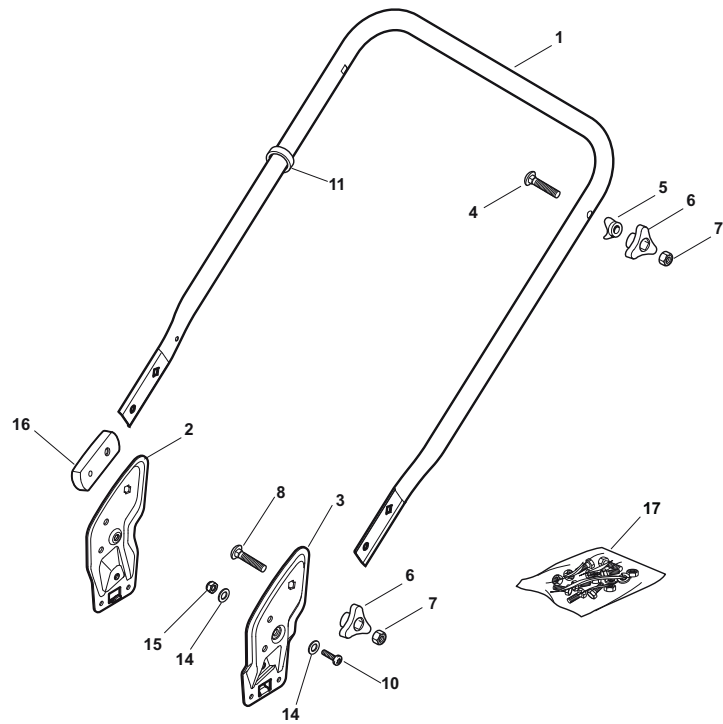

Fig.	Quantity	Part No	Description	Notes
1	1	381006735/0	Handle Lower Part	
2	1	381005125/0	Right Bracket	
3	1	381005127/0	Left Bracket	
4	2	381003253/0	Handle	
5	4	322680016/0	Washer	
6	2	122131750/0	Nut	
7	2	322399835/0	Knob	
8	2	381003254/0	Lock Handle	
9	2	112154220/0	Nut	
10	2	112760605/0	Screw	
11	2	112521350/0	Washer	
12	2	112155000/0	Nut	
13	6	112727803/0	Screw	
14	6	112523040/0	Washer	
15	6	112154510/0	Nut	
16	1	322551580/0	Isolation Plate	
17	1	322551581/0	Isolation Plate	

# NTL 480 W TR - TRQ

WBH Electric steel Handle, Lower Part

Issue 8 - 2015

Fig.	Quantity	Part No	Description	Notes
1	1	381006735/0	Handle Lower Part	
2	1	381005133/0	Right Bracket	
3	1	381005135/0	Left Bracket	
4	4	112819120/0	Screw	
5	4	122680006/1	Washer	
6	4	322399804/1	Nut	
7	4	112293200/0	Nut	
10	2	112760605/0	Screw	
11	4	112521350/0	Washer	
12	6	112155000/0	Nut	
13	6	112727803/0	Screw	
14	6	112523040/0	Washer	
15	6	112154510/0	Nut	
16	1	322551582/0	Inside Plaque Insulation	