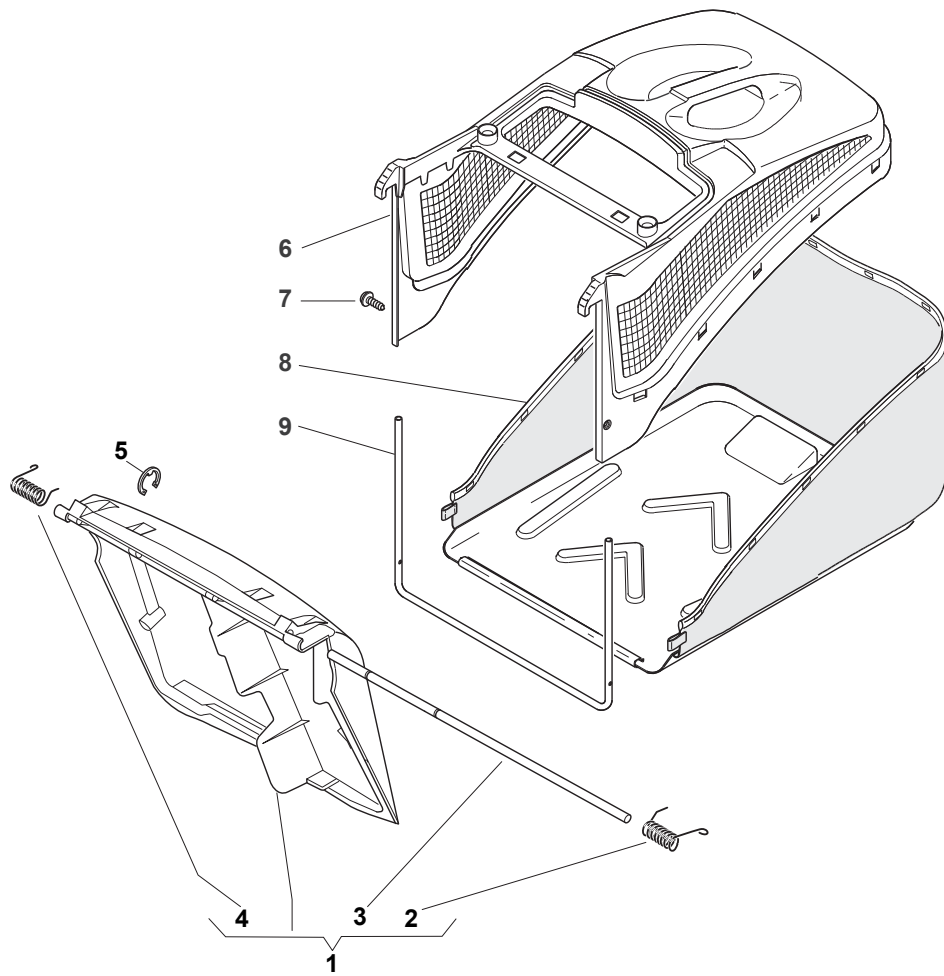

Fig.	Quantity	Part No	Description	Notes
1	2	112608600/0	Seeger	
2	2	119216035/0	Bearing	
3	2	122753000/0	Pin	
5	1	181003076/1	Gear Box	
6	1	122601904/0	Pulley	
7	1	112645700/0	Elastic Pin	
8	1	122033283/0	Adjustment Rod	
9	1	135063800/0	Trapezoidal Belt	
11	1	122041957/1	Bushing	
12	1	122450063/0	Spring	
13	1	322680009/0	Washer	
14	1	112154510/0	Nut	
15	1	122110230/0	Hub Cover	

CARTER STANDARD (No Mulching)

CARTER MULCHING (No Mulching)

KIT MULCHING

Fig.	Quantity	Part No	Description	Notes
1	1	322291150/0	Rubber Insert	
2	1	122060192/0	Belt Protection	
3	1	112728530/0	Screw	
4	3	112728530/0	Screw	
5	1	322060198/1	Belt Protection	
6	1	322140223/0	Deflector	
7	1	322500102/0	Front Combi	
8	2	112523000/1	Washer	
9	2	112728124/0	Screw	