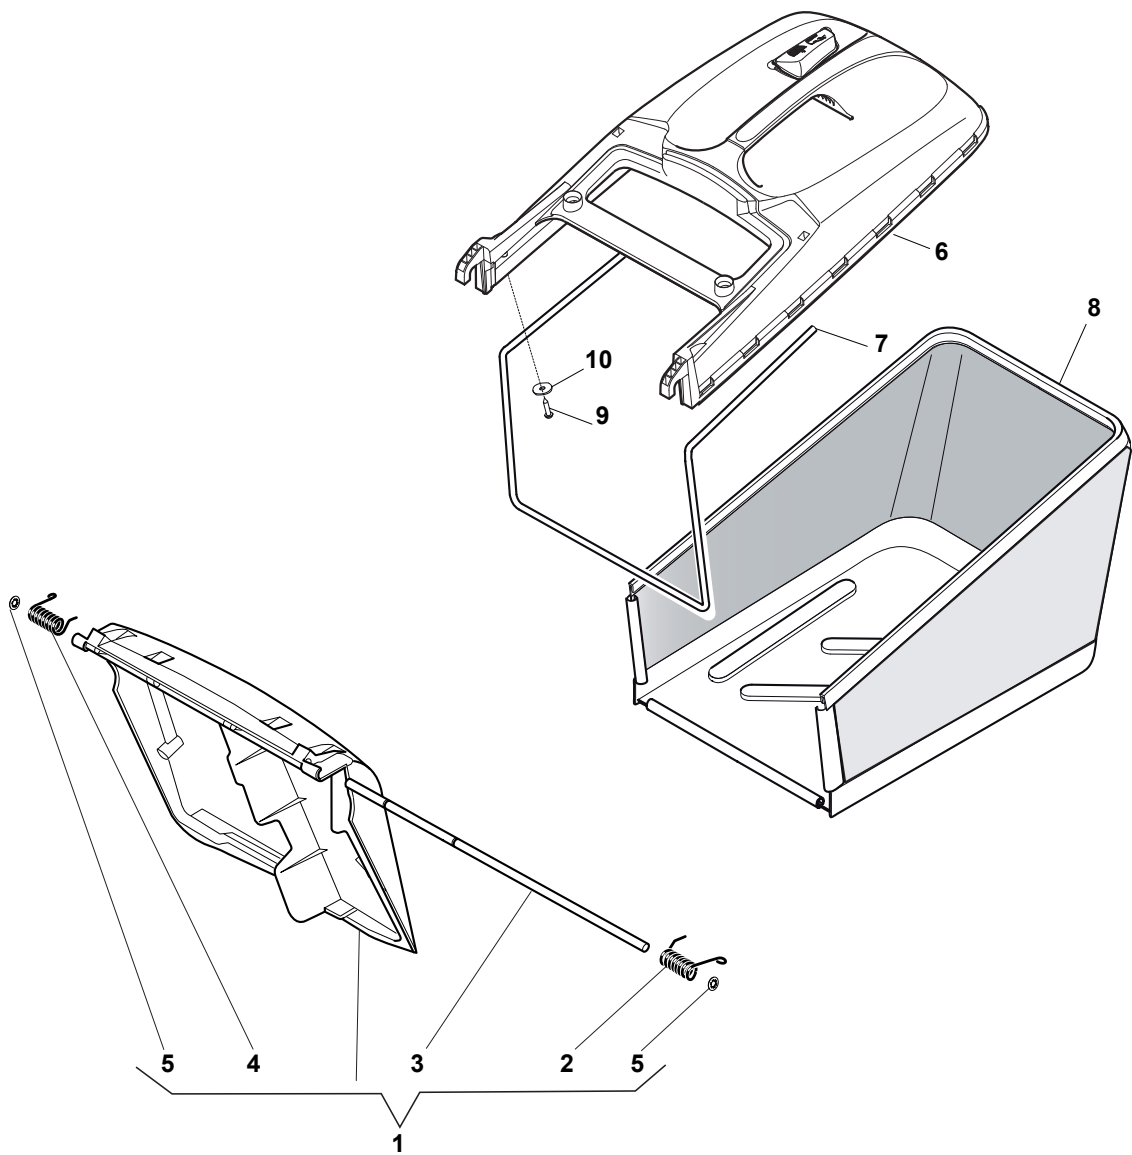

Fig.	Quantity	Part No	Description	Notes
1	1	381008129/0	Stone Guard, Yellow	Yellow
1	1	381008128/0	Stone Guard, Black	Black
2	1	122450466/0	Left Spring	
3	1	122517882/0	Pin	
4	1	122450465/0	Right Spring	
5	2	112604899/0	Crown Fastener	
6	1	322393657/0	Handle	Black
6	1	322393721/0	Handle	Grey
7	1	381486009/0	Grass-Box, Upper	Black
7	1	381486031/0	Grass-Box, Upper	Grey
8	1	322486306/0	Grass-Box, L Lower	Black
9	1	322486305/0	Grass-Box, R Lower	Black