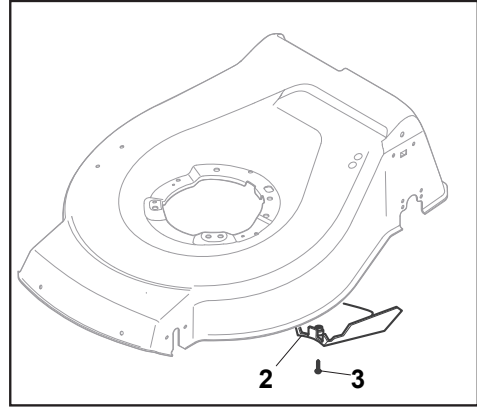

CARTER STANDARD (No Mulching)