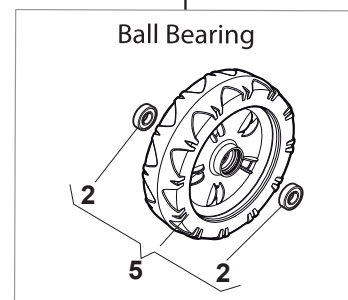

NTD Wheels - Ø 280