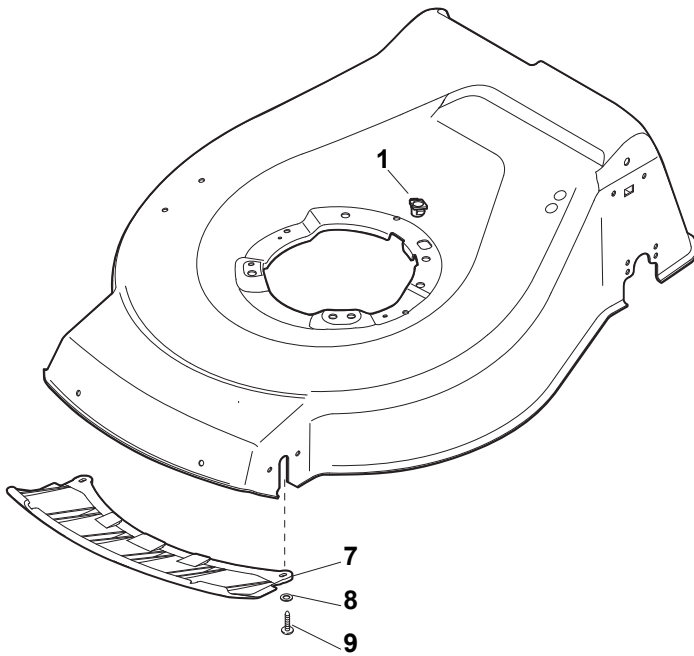

Fig.	Quantity	Part No	Description	Notes
1	2	112608600/0	Seeger	
2	2	119216035/0	Bearing	
3	2	122753000/0	Pin	
5	1	181003076/1	Gear Box	
6	1	122601904/0	Pulley	
7	1	112645700/0	Elastic Pin	
8	1	122033283/0	Adjustment Rod	
9	1	135063800/0	Trapezoidal Belt	
11	1	122041957/1	Bushing	
12	1	122450063/0	Spring	
13	1	322680009/0	Washer	
14	1	112154510/0	Nut	
15	1	122110230/0	Hub Cover	

CARTER STANDARD (No Mulching)

CARTER MULCHING (No Mulching)

KIT MULCHING

Fig.	Quantity	Part No	Description	Notes
1	1	322291150/0	Rubber Insert	
2	1	122060192/0	Belt Protection	
3	1	112728530/0	Screw	
4	3	112728530/0	Screw	
5	1	322060198/1	Belt Protection	
6	1	322140223/0	Deflector	
7	1	322500102/0	Front Combi	
8	2	112523000/1	Washer	
9	2	112728124/0	Screw	