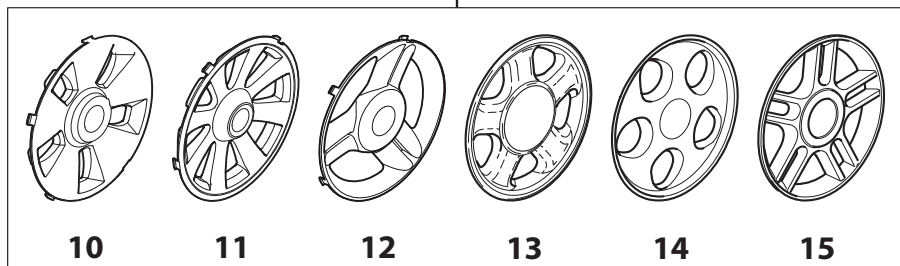

DELTA Wheels - Ø 200

NTD Wheels - Ø 200

DELTA Wheels - Ø 280

NTD Wheels - Ø 280

# NTL 480 W TR - TRQ

WBH Electric steel    Wheels and Hub Caps

Issue 8 - 2015

Fig.	Quantity	Part No	Description	Notes
1	2	381007483/1	Wheel	
2	8	119216035/0	Bearing	
3	2	381007416/2	Wheel	
4	2	381007478/1	Wheel	
5	2	381007417/2	Wheel	