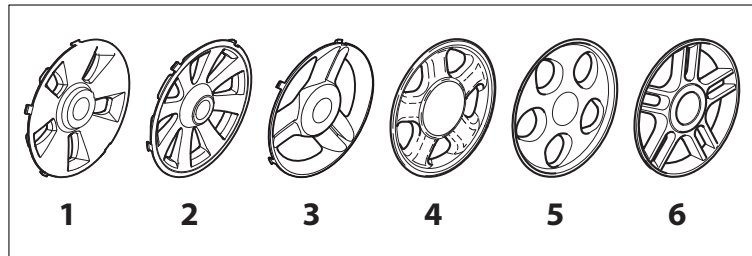

DELTA Wheels - Ø 200

NTD Wheels - Ø 200

DELTA Wheels - Ø 280

NTD Wheels - Ø 280

# NTL 480 W TR - TRQ

WBH Electric steel    Wheels and Hub Caps

Issue 8 - 2015

Fig.	Quantity	Part No	Description	Notes
1	2	381007483/1	Wheel	
2	8	119216035/0	Bearing	
3	2	381007416/2	Wheel	
4	2	381007478/1	Wheel	
5	2	381007417/2	Wheel	