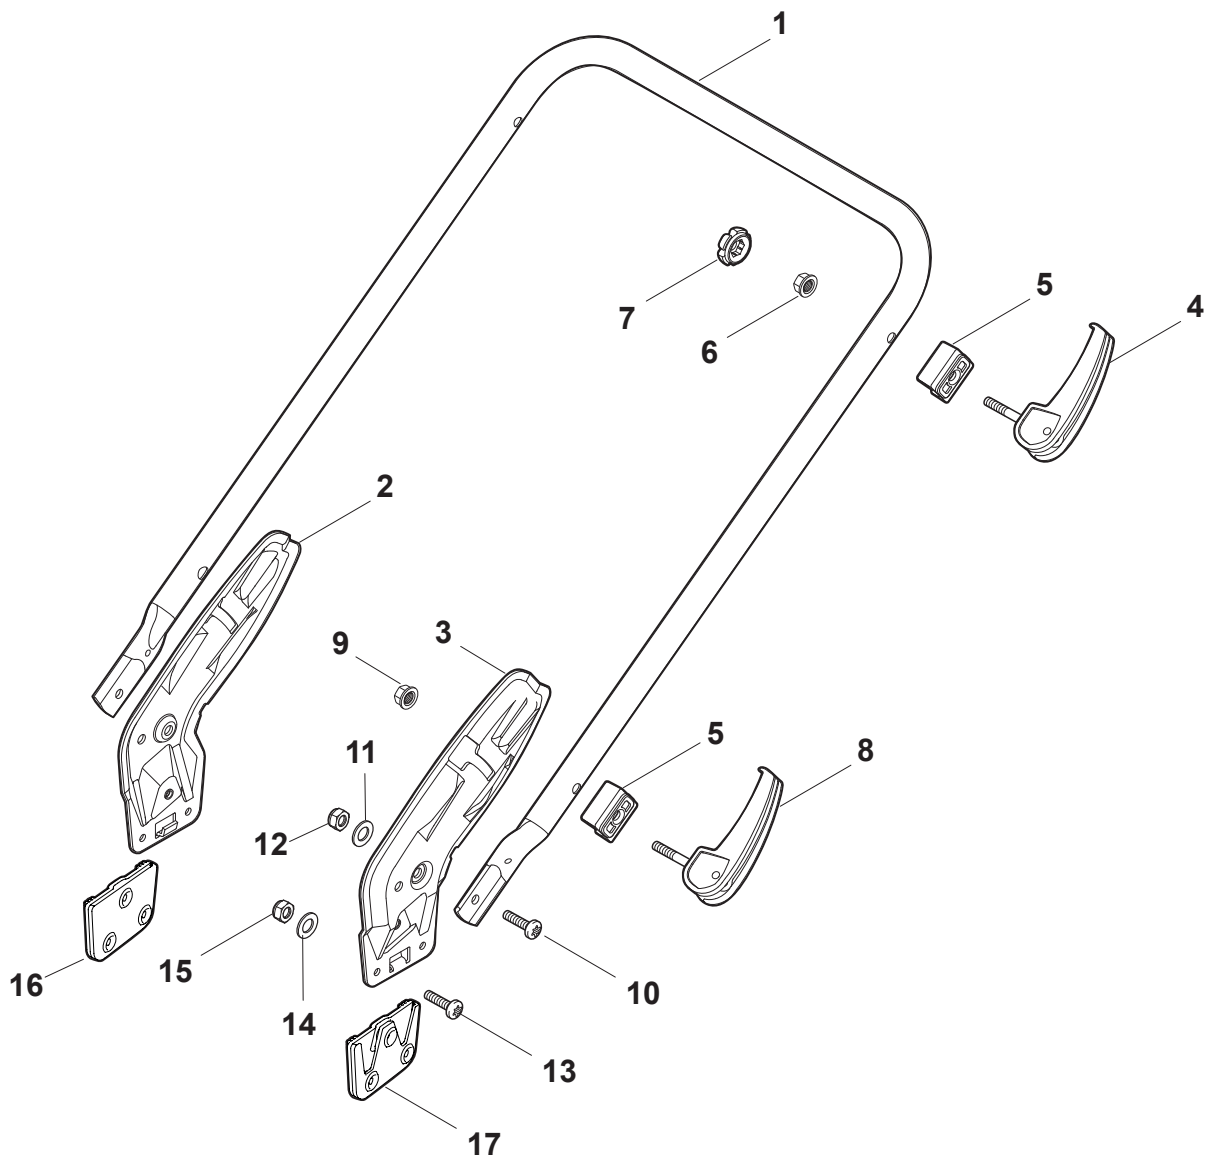

THIS INFORMATION IS NOT INTENDED FOR SALE OR RESALE, AND THIS NOTICE MUST REMAIN ON ALL COPIES.

Fig.	Quantity	Part No	Description	Notes
20	1	322394522/0	Knob	Delta Knob
1	1	381004536/0	Red Deck	
1	1	381004538/0	Red Deck	Side Discharge
1	1	381004562/0	Yellow Deck	
1	1	381004731/0	Grey Deck	Side Discharge
1	1	381004741/0	Grey Deck	
2	1	122534131/0	Pin	
3	1	381003398/0	Lever, Height Adjustment	
4	1	112154510/0	Nut	
5	1	112788512/0	Screw	
6	1	322394503/0	Knob	NT Knob
7	1	112521310/0	Washer	
8	1	112150000/0	Nut	
10	1	122943013/0	Screw	
11	1	381002030/0	Rod, Height Adjustment	
12	1	112436051/0	Plate	
13	3	112727803/0	Screw	
14	3	112154510/0	Nut	
15	1	112727801/0	Screw	
16	1	381002883/1	Front Wheel Axle	
17	1	112154510/0	Nut	
18	1	112728450/0	Screw	
19	1	322034002/0	Washing Connection	
21	2	322600145/0	Protection, Wheel	
24	4	112521350/0	Washer	
25	4	112155000/0	Nut	
27	2	322600208/0	Protection, Wheel	
31	1	381302835/1	Axle, Rear Wheels	
32	1	122450460/0	Spring	
33	4	112728697/0	Screw	
34	2	322545152/0	Plate	
35	4	112728697/0	Screw	
36	2	322785304/1	Support	
37	1	122570134/0	Left Pinion	
38	2	322120115/0	Wheels Crown	
39	6	112728706/0	Screw	
40	1	122570133/0	Right Pinion	
41	1	122446192/0	Spring	

Fig.	Quantity	Part No	Description	Notes
1	1	322500102/0	Front Combi	
2	2	112523000/1	Washer	
3	2	112728124/0	Screw	
5	1	322226143/0	Mask, Red	
5	1	322226144/0	Mask, Yellow	with Stiga Logo
5	1	322226151/0	Mask, Black	with Stiga Logo
5	1	322226153/0	Mask, Black	
5	1	322226155/0	Mask, Yellow	
6	2	112727799/0	Screw	
7	1	322393638/0	Handlegrip Black	
7	1	322393639/0	Handle, Grey	
7	1	322393640/0	Handle, Yellow	
8	2	112154510/0	Nut	
9	2	112728697/0	Screw	
10	1	322820082/0	Cap	
11	1	322820083/0	Cap	
12	1	322226167/0	Front Plate	
13	1	322226165/0	Mask, Black	
14	2	112728300/0	Screw	
15	1	322226157/0	Mask, Black	
16	1	322393642/0	Bumper Handle	
17	2	112727799/0	Screw	
18	2	112154510/0	Nut	