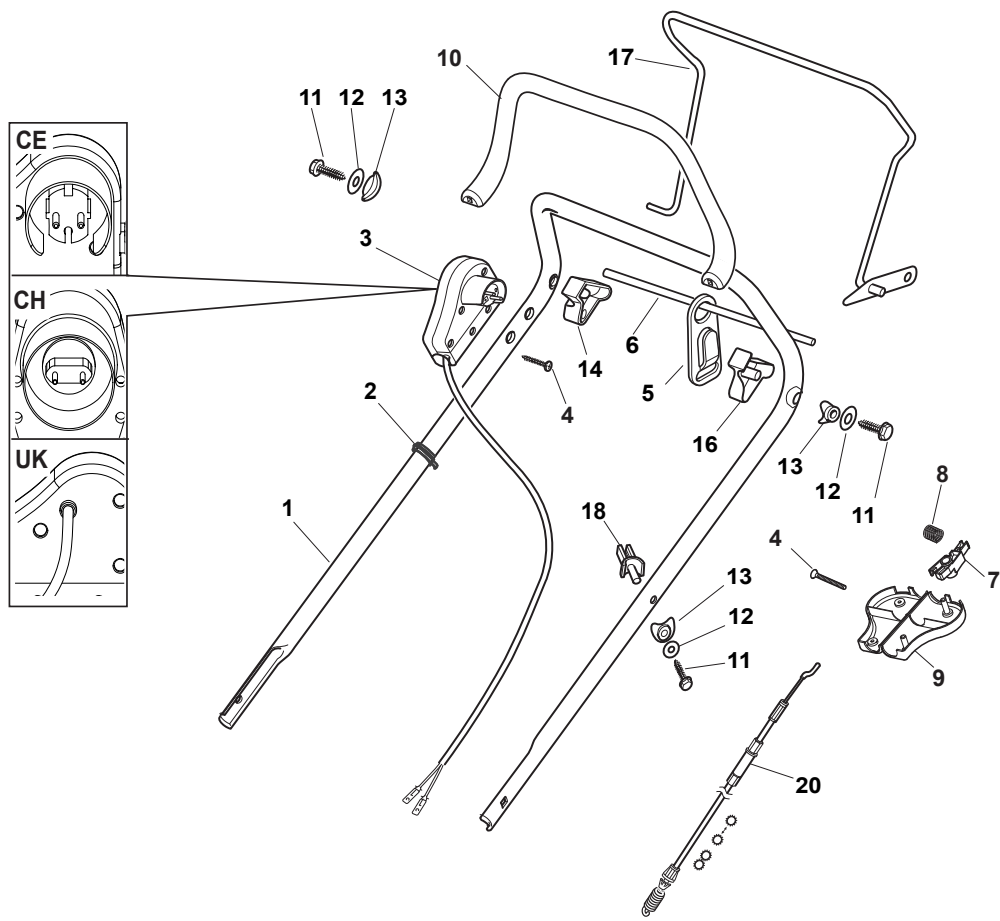

# NTL 480 W TR - TRQ

WBH Electric steel Handle, Lower Part

Issue 8 - 2015

Fig.	Quantity	Part No	Description	Notes
1	1	381006735/0	Handle Lower Part	
2	1	381005133/0	Right Bracket	
3	1	381005135/0	Left Bracket	
4	2	112819120/0	Screw	
5	4	122680006/1	Washer	
6	4	322399804/1	Nut	
7	4	112293200/0	Nut	
8	2	112819110/0	Screw	
10	2	112793701/0	Screw	
11	1	122192000/1	Clamp	
14	4	112521350/0	Washer	
15	2	112154510/0	Nut	
16	2	322551582/0	Inside Plaque Insulation	
17	1	381008689/0	Outfit, Screws	

Fig.	Quantity	Part No	Description	Notes
1	1	381006603/0	Handle, Upper Part	
11	3	112735103/0	Screw	
12	3	112523040/0	Washer	
13	3	122680006/1	Washer	
14	1	322806518/2	Lever Support Right	
15	1	122020320/0	Fairlead Bearing	
16	1	322806519/2	Lever Support Left	
17	1	181001245/1	Driving Lever	
18	1	122806520/0	Support, Adjuster	
2	2	122192000/1	Clamp	
20	1	381030091/0	Cable Rear Drive	
3	1	381600547/0	Dead Hand Switch CE	CE plugg
3	1	381600548/0	Dead Hand Switch UK	UK plugg
4	2	112728701/0	Screw	
5	1	322195101/4	Fairlead	
6	1	322319529/0	Leva Salvamotore	
CE	1	381600547/0	Dead Hand Switch CE	
UK	1	381600548/0	Dead Hand Switch UK	

Fig.	Quantity	Part No	Description	Notes
1	1	381006603/0	Handle, Upper Part	
10	1	322322885/1	Lever, Engine Brake Yellow	
10	1	322322881/1	Lever, Engine Brake Black	
10	1	322322884/1	Lever, Engine Brake Red	
11	3	112735103/0	Screw	
12	3	112523040/0	Washer	
13	3	122680006/1	Washer	
14	1	322806518/2	Lever Support Right	
16	1	322806519/2	Lever Support Left	
17	1	181001245/1	Driving Lever	
18	1	122806520/0	Support, Adjuster	
2	2	122192000/1	Clamp	
20	1	381030091/0	Cable Rear Drive	
3	1	381600547/0	Dead Hand Switch CE	CE plugg
3	1	381600548/0	Dead Hand Switch UK	UK plugg
4	4	112728701/0	Screw	
5	1	322195101/4	Fairlead	
6	1	122010251/0	Hook	
7	1	322230350/1	Left Fulcrum	
8	1	122450115/0	Spring	
9	1	322785144/1	Support	
CE	1	381600547/0	Dead Hand Switch CE	
UK	1	381600548/0	Dead Hand Switch UK	