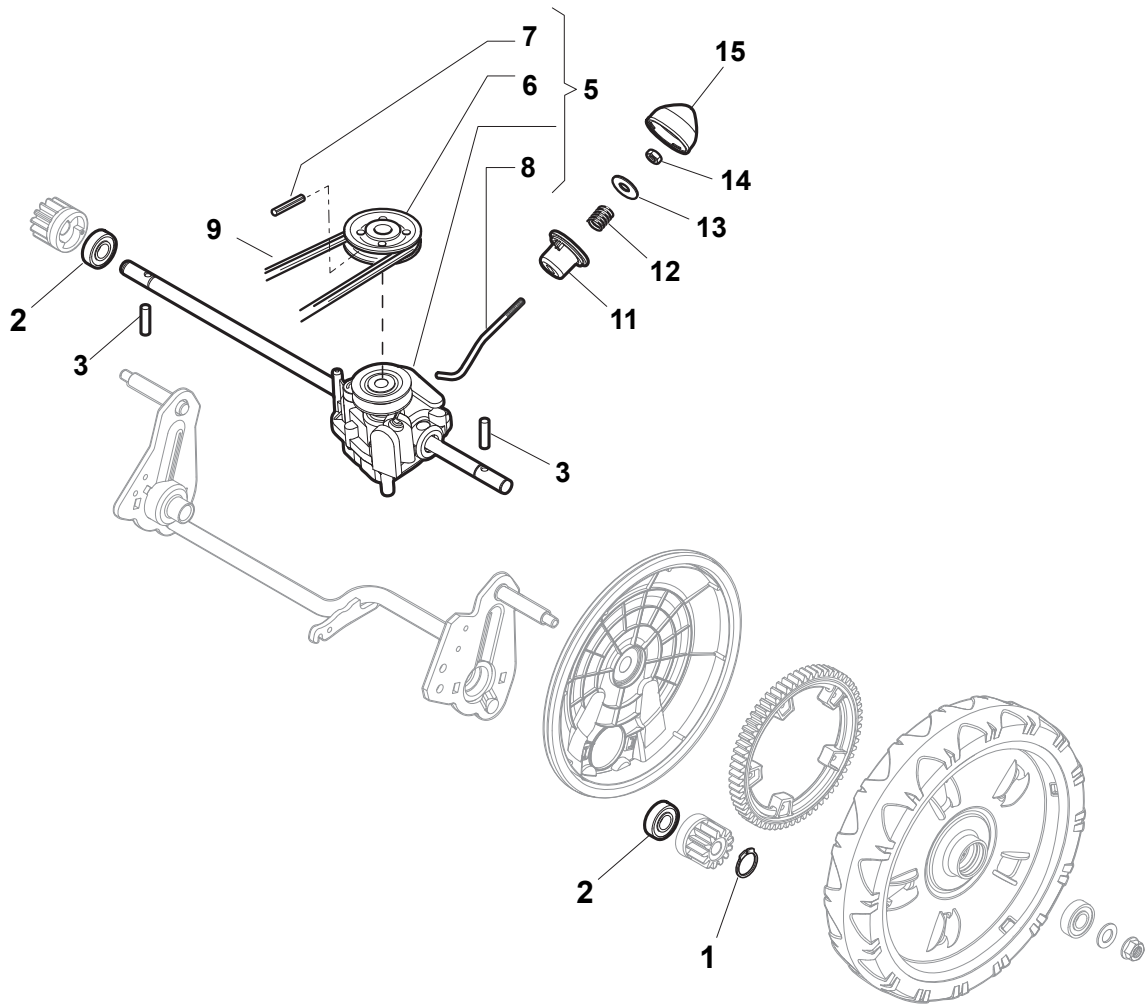

Fig.	Quantity	Part No	Description	Notes
1	2	112728680/0	Screw	
2	1	322785210/0	Cover Support	
3	4	112728710/0	Screw	
4	1	118563641/1	Electric Motor 1800W	
5	1	118740054/0	Fan Motor Atb	
6	1	118222039/0	Condenser	
7	4	112735410/0	Screw	
8	4	112583500/0	Grower	
9	4	112293200/0	Nut	
10	1	322207211/4	Electrical Motor Flange	
11	1	322720360/2	Ventilation Screen	
12	4	112691800/0	Screw	
13	1	112139440/0	Key	
14	1	322170960/1	Spacer	
15	1	322463186/3	Blade Hub	
16	1	181004346/3	Blade	
16	1	181004397/0	Blade Winged	
17	2	112583500/0	Grower	
18	2	112793101/0	Screw	
19	1	381004352/1	Screw	
20	1	322601911/1	Pulley	
21	1	122055065/0	Engine Cover Black	
22	1	122055045/1	Cover, Black	
22	1	322055139/0	Cover, Yellow	
23	1	122055058/0	Cover, Black	
24	1	122055033/1	Engine Cover	

Fig.	Quantity	Part No	Description	Notes
1	2	112608600/0	Seeger	
2	2	119216035/0	Bearing	
3	2	122753000/0	Pin	
5	1	181003076/1	Gear Box	
6	1	122601904/0	Pulley	
7	1	112645700/0	Elastic Pin	
8	1	122033283/0	Adjustment Rod	
9	1	135063800/0	Trapezoidal Belt	
11	1	122041957/1	Bushing	
12	1	122450063/0	Spring	
13	1	322680009/0	Washer	
14	1	112154510/0	Nut	
15	1	122110230/0	Hub Cover	